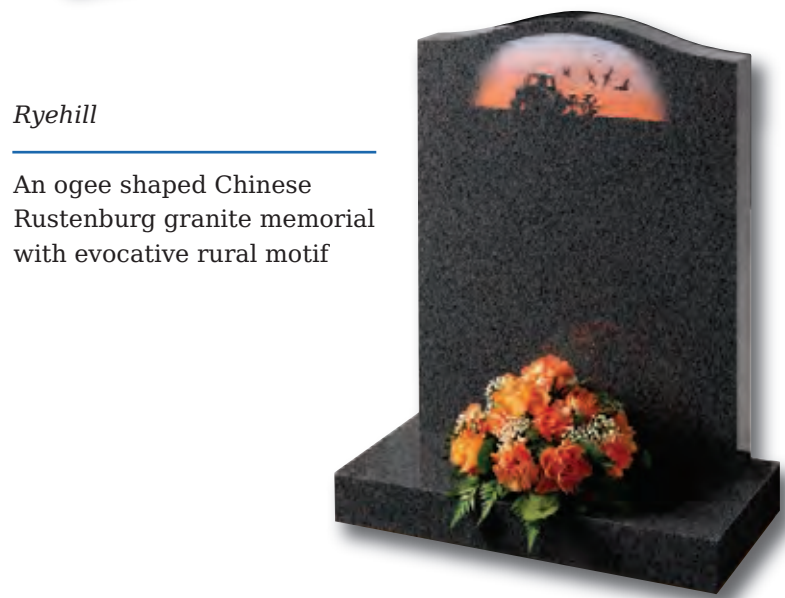

Ryehill
An ogee shaped Chinese Rustenburg granite memorial with evocative rural motif