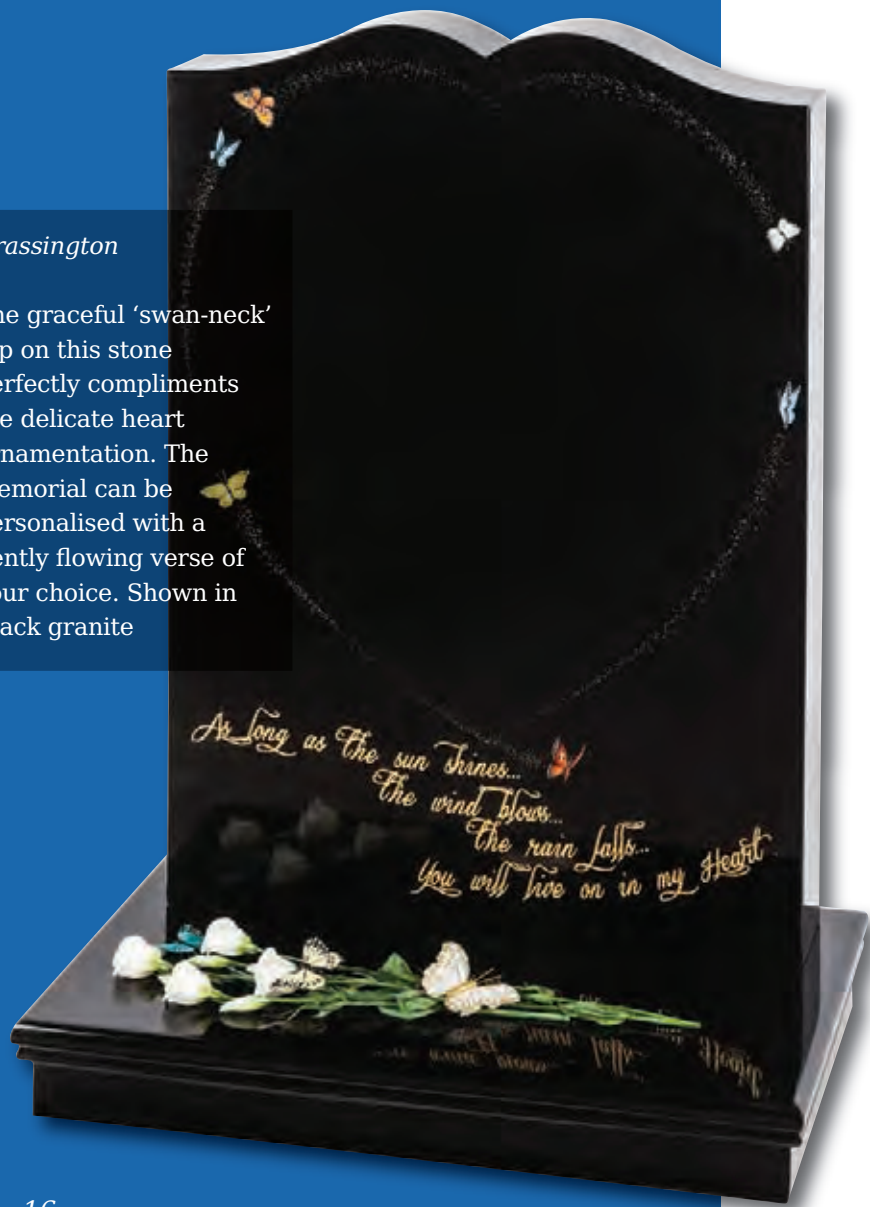

Lawn Memorials

Grassington

The graceful 'swan-neck' top on this stone perfectly compliments the delicate heart ornamentation. The memorial can be personalised with a gently flowing verse of your choice. Shown in Black granite

Tunstall

Tranquil waterlily design shown in Black granite