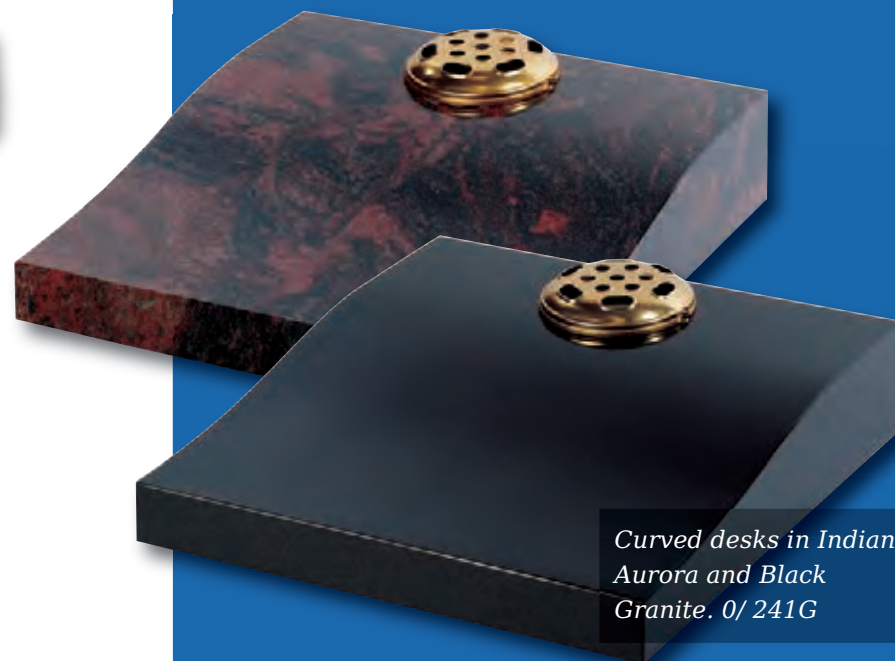

*Desk with pitched edge in
Blue Pearl granite. 0/244G*

*Desk with raised book in
Black Granite. 0/245G*

*Blue Pearl granite wedge
with pitched edge. 0/243G*

*South African Dark Grey
polished wedge. 0/230G*