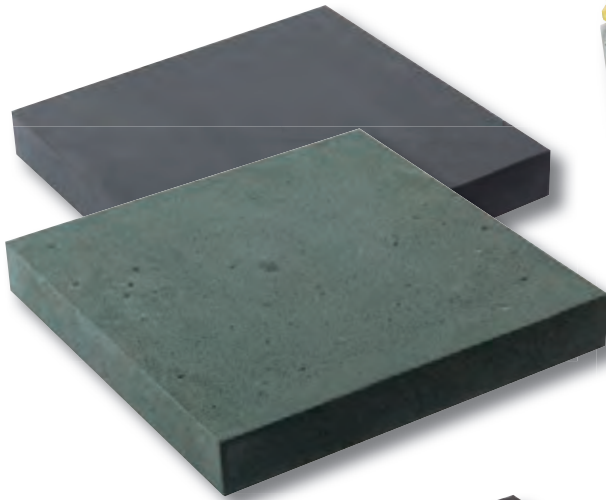

*Shaped Marble desk with carved
flower and butterfly design 0251/G*