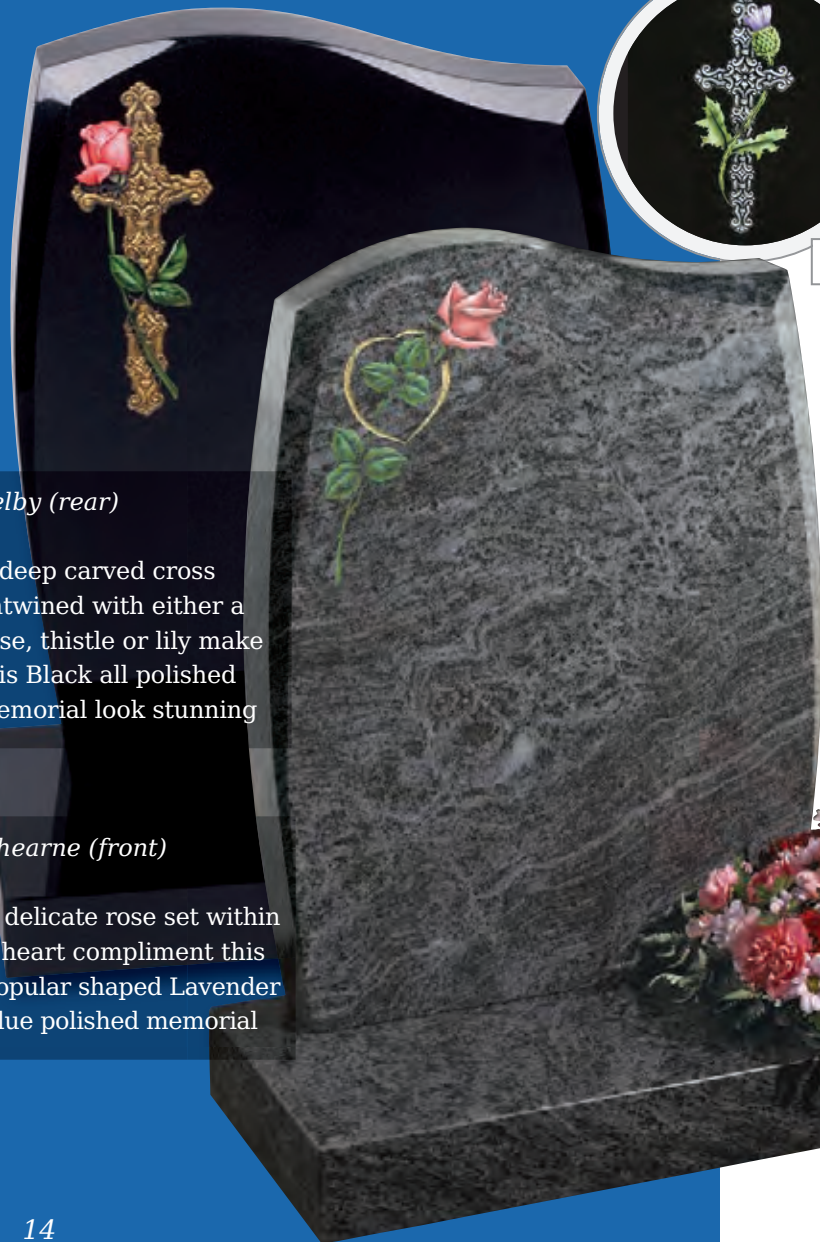

Alternative Designs

Lawn Memorials

Selby (rear)

A deep carved cross entwined with either a rose, thistle or lily make this Black all polished memorial look stunning

Thearne (front)

A delicate rose set within a heart compliment this popular shaped Lavender Blue polished memorial