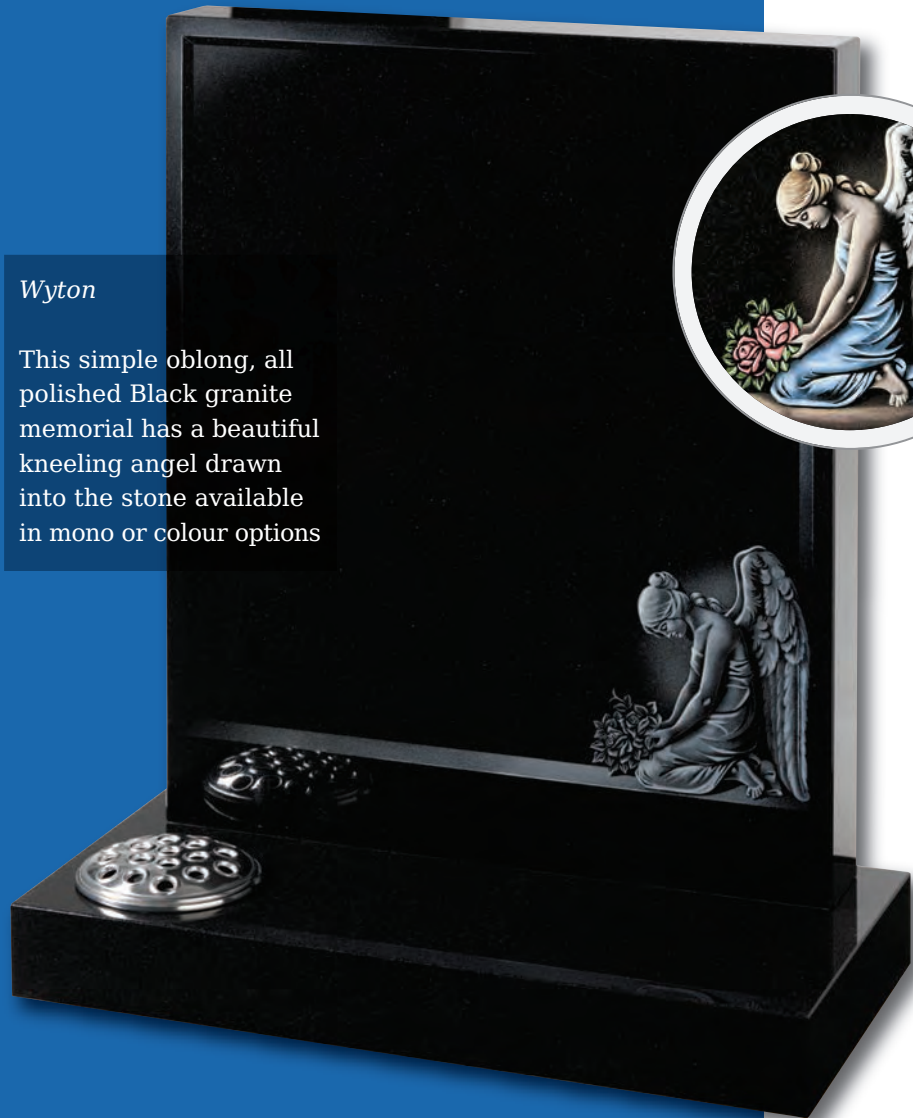

Lawn Memorials

Wyton

This simple oblong, all polished Black granite memorial has a beautiful kneeling angel drawn into the stone available in mono or colour options