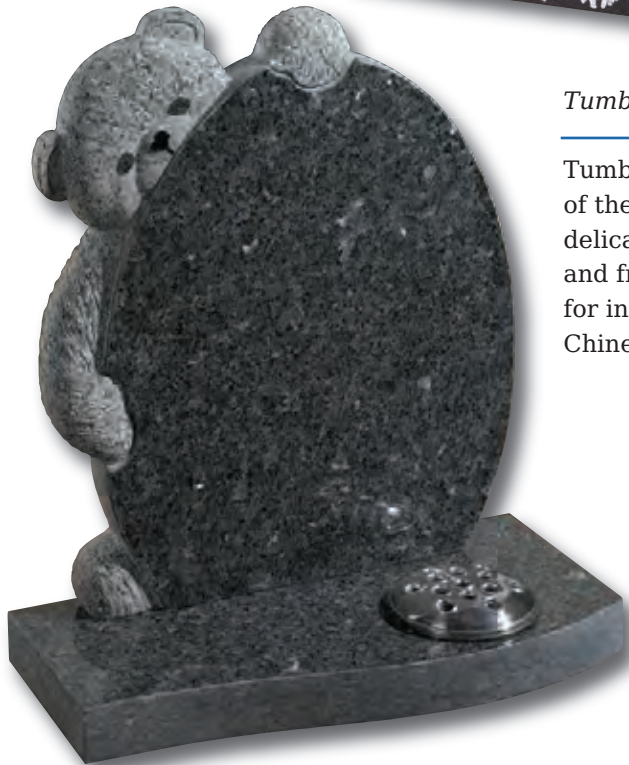

Bentley

Classic and endearing 'Bentley Bear' hand carved in Blue Pearl granite

Fairy Inscription

Our fairytale images can be combined with any letter to truly personalise your memorial. Stone shown is Blue Pearl granite