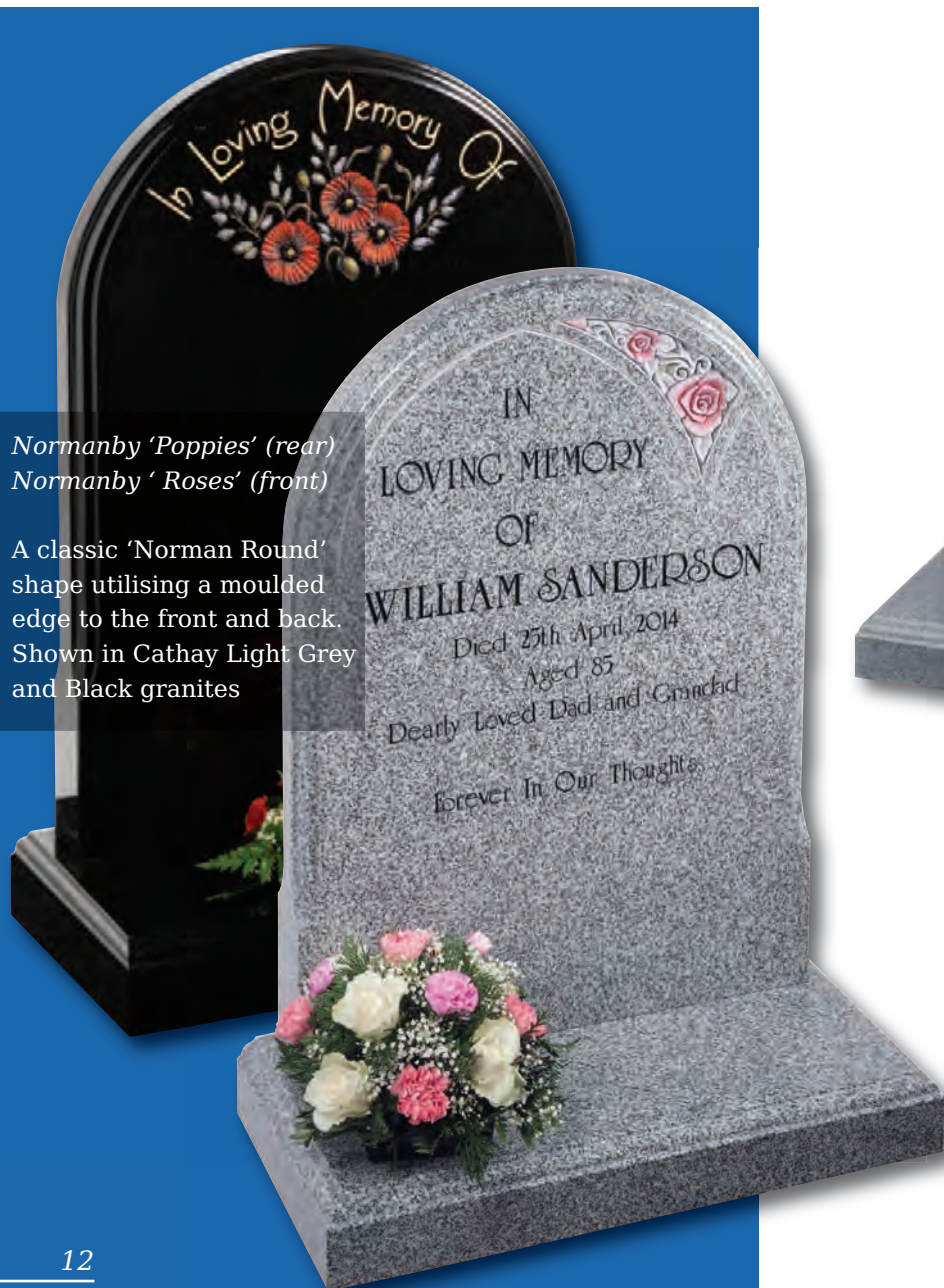

Leconfield

Lawn Memorials

Normanby 'Poppies' (rear)
Normanby 'Roses' (front)

A classic 'Norman Round' shape utilising a moulded edge to the front and back. Shown in Cathay Light Grey and Black granites